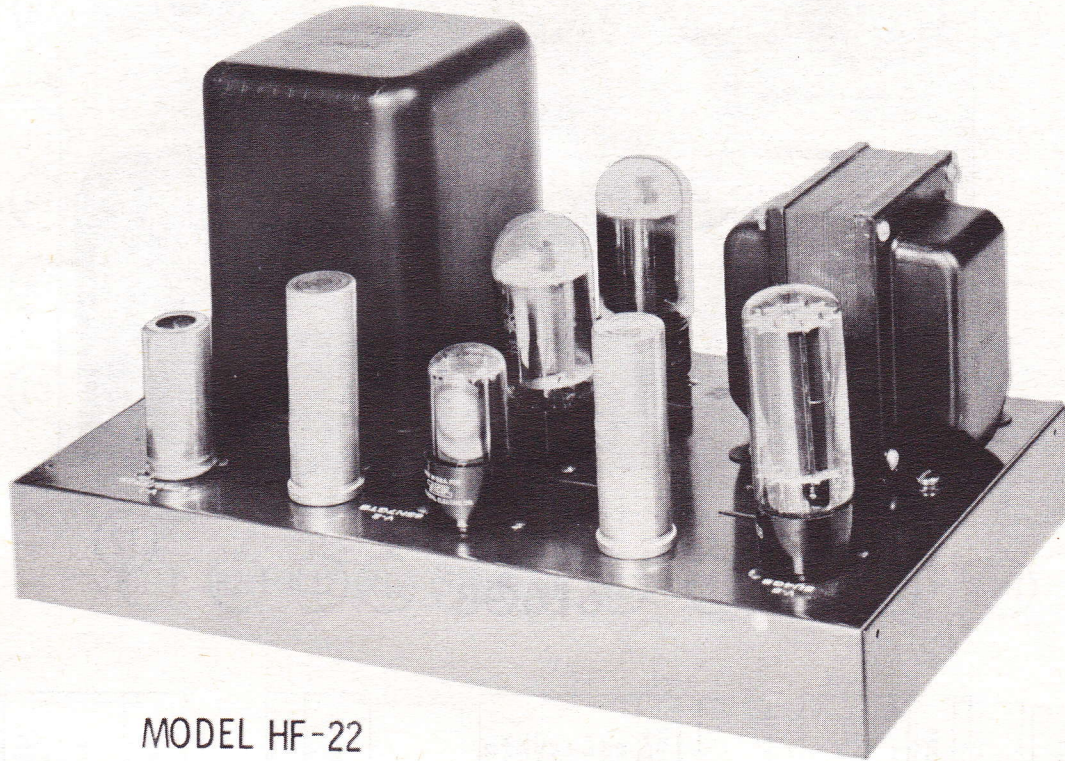

EICO MODELS
HF-22, HF-35

MODEL HF-22

EICO MODELS
HF-22, HF-35

TRADE NAME	Eico Models HF-22, HF-35		
MANUFACTURER	Electronic Instrument Co., Inc., 33-00 Northern Blvd., Long Island City 1, N. Y.		
TYPE SET	AC Operated 5 Tube Audio Amplifier		
POWER SUPPLY	110 - 120 Volts AC, 60 Cycles	RATING	100 Watts, .9 Amp. @ 117 Volts AC (Model HF-22) 130 Watts, 1.45 Amp. @ 117 Volts AC (Model HF-35)