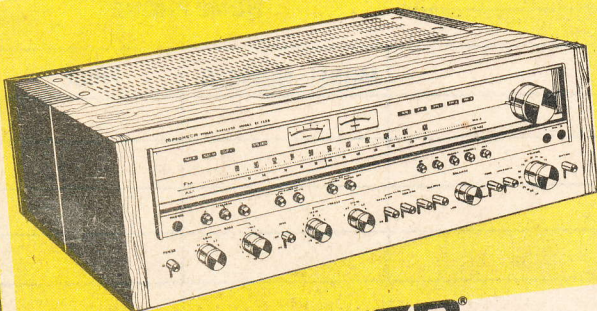

THE MOST POWERFUL RECEIVER EVER MADE

PIONEER
SX-1250

AM/FM Stereo Receiver

- At least 28% more powerful than anything else you can buy.
- Continuous power output of 160 watts per channel minimum RMS at 8 ohms from 20 to 20,000 Hz with no more than 0.1% total harmonic distortion.
- Preamp section cannot be overloaded.
- Cleanest FM reception there is.

LIST...\$900.00
SR Price **567⁰⁰**

Technics Frequency Generator

Servo Turntable

INCLUDE
BASE COVER &
ARM.

- Features:
 - Aluminum diecast platter
 - 33½ and 45 RPM speed change method.
 - Speed Controls 6% adjustment range.
 - Wow & Flutter 0.05% WRMS
- SR PRICE
LIST 99.50 **73⁰⁰**

Soundcraftsmen

20-12A AUDIO FREQUENCY
EQUALIZER...LIST 299.50
SR PRICE **217⁰⁰**

SOUNDCRAFTSMEN PREAMP MODEL PE2217: Discrete-octave equalization control. Full-spectrum level control. Automatic continuous monitoring. Pushbuttons interlock. Automatic equalizer defeat. 6 AC outlets, 4 switched. Single-point ferrous chassis.
LIST 499.95
SR PRICE **362⁰⁰**