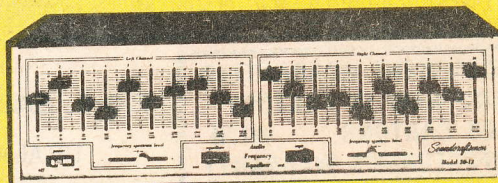

LIST...\$900.00
SR Price **567⁰⁰**

Technics Frequency Generator

Servo Turntable

INCLUDE
BASE COVER &
ARM.

- Features:
 - Aluminum diecast platter
 - 33½ and 45 RPM speed change method.
 - Speed Controls 6% adjustment range.
 - Wow & Flutter 0.05% WRMS
- SR PRICE
LIST 99.50 **73⁰⁰**

Soundcraftsmen

20-12A AUDIO FREQUENCY
EQUALIZER...LIST 299.50
SR PRICE **217⁰⁰**

SOUNDCRAFTSMEN PREAMP MODEL PE2217: Discrete-octave equalization control. Full-spectrum level control. Automatic continuous monitoring. Pushbuttons interlock. Automatic equalizer defeat. 6 AC outlets, 4 switched. Single-point ferrous chassis.
LIST 499.95
SR PRICE **362⁰⁰**